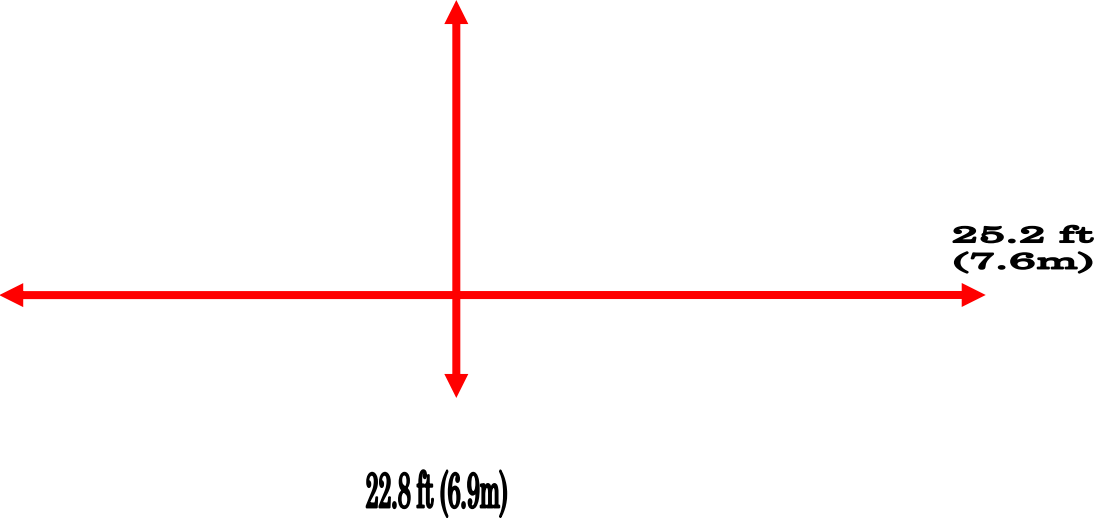

Fire Exit

The Concorde Suite

Theatre Style	Cabaret Style	Classroom Style	Boardroom Style	U Shape	Banqueting	Length of Room	Width of Room	Height of Room	Air Con System
30	21	10	24	18	40	25.2 ft	22.8 ft	7.9 ft	yes